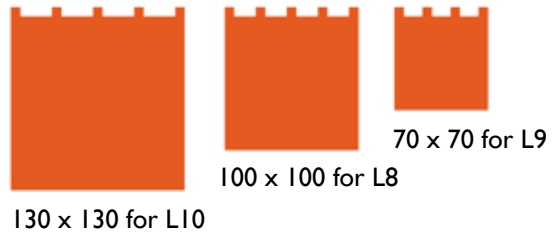

100% cotton fabrics

TE

CL

bedspreads for L7 - cm 250 x 250

bedspreads for L6 - L8 - L10 - H2 - cm 170 x 250