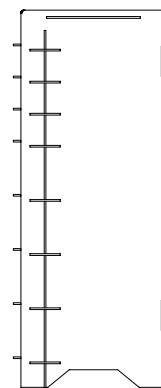

## dedalo

Bureau which comes apart completely in two sizes, with drawers that are 10cm or 17cm high. Cut by laser in 6mm birch plywood.

130

50

42

70