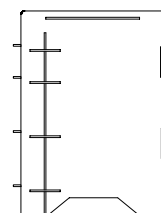

## dedalo

Bureau which comes apart completely in two sizes, with drawers that are 10cm or 17cm high. Cut by laser in 6mm birch plywood.

130

50

42

70