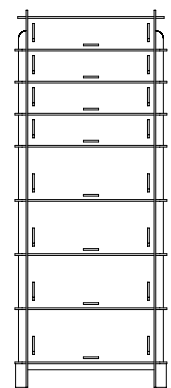

## dedalo

Bureau which comes apart completely in two sizes, with drawers that are 10cm or 17cm high. Cut by laser in 6mm birch plywood.

130

50

42

70