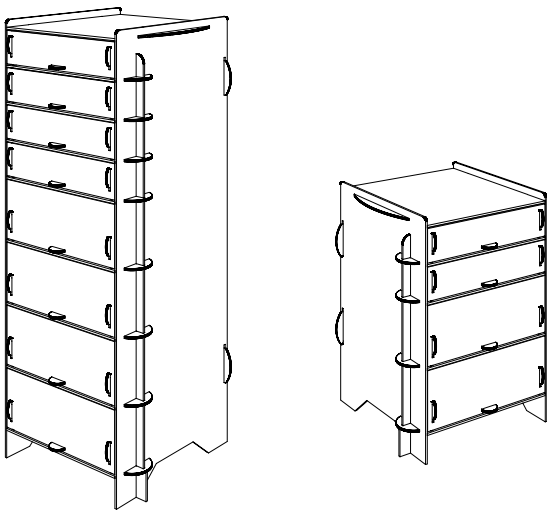

## dedalo

Bureau which comes apart completely in two sizes, with drawers that are 10cm or 17cm high. Cut by laser in 6mm birch plywood.

130

50

42

70