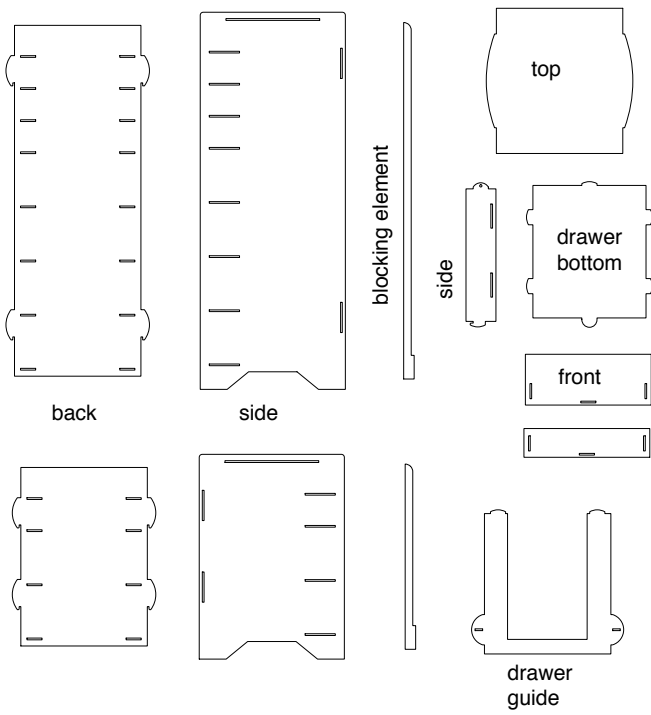

elements

TOTEM

via pier lombardo, 6
20135 - milano
info@totem.ws
www.totem.ws

dedalo

Bureau which comes apart completely in two sizes, with drawers that are 10cm or 17cm high. Cut by laser in 6mm birch plywood.

130

50

42

70